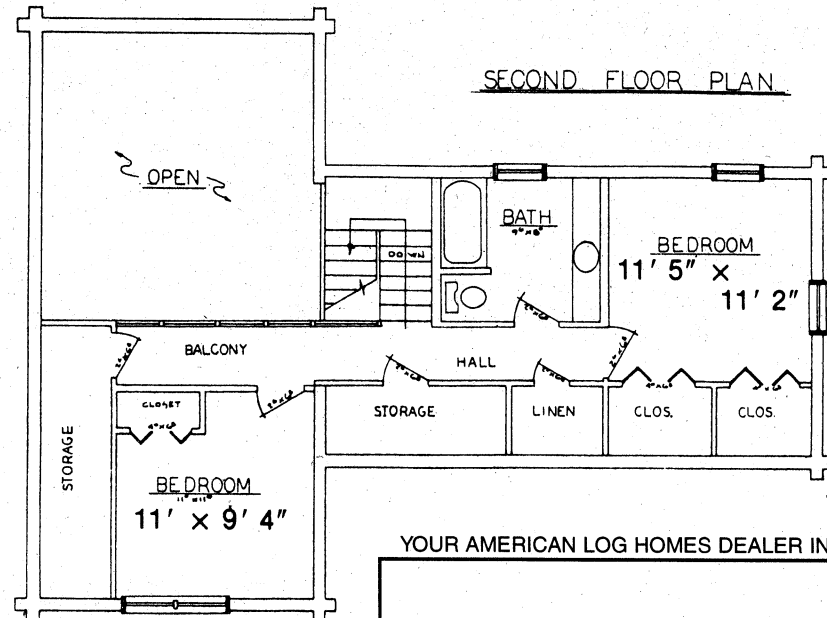

This brochure is for appearance only.
Please consult blueprints for actual layout.

THE INDIANA

401

Overall dimensions 32 ft. x 46 ft.
 Square Footage
 First Floor 960
 Second Floor 704
 Total Living Area 1664

All floor plan measurements are approximations and subject to change.

YOUR AMERICAN LOG HOMES DEALER IN THIS AREA IS