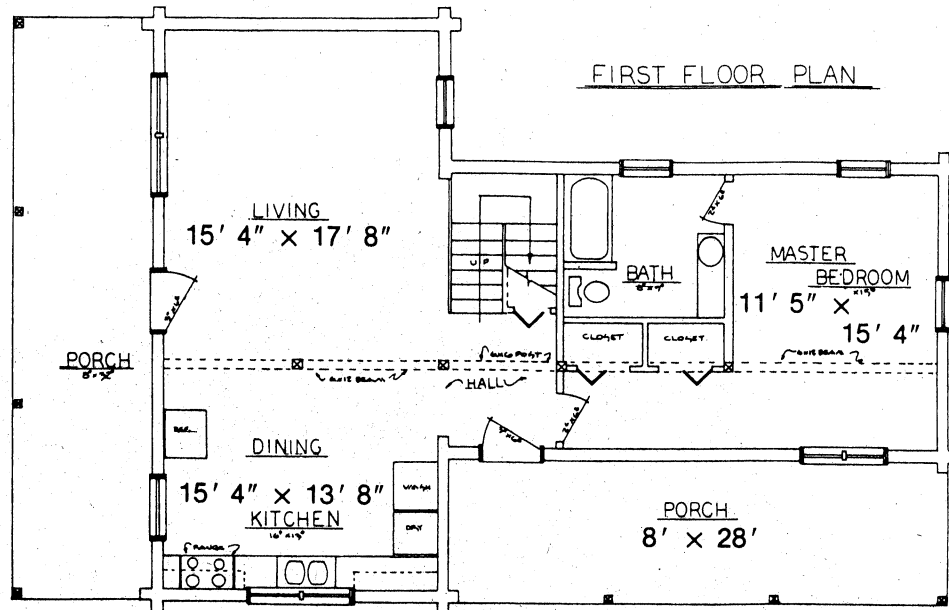

This brochure is for appearance only.
Please consult blueprints for actual layout.

THE INDIANA

401

Overall dimensions 32 ft. x 46 ft.
 Square Footage
 First Floor 960
 Second Floor 704
 Total Living Area 1664

All floor plan measurements are approximations and subject to change.

YOUR AMERICAN LOG HOMES DEALER IN THIS AREA IS